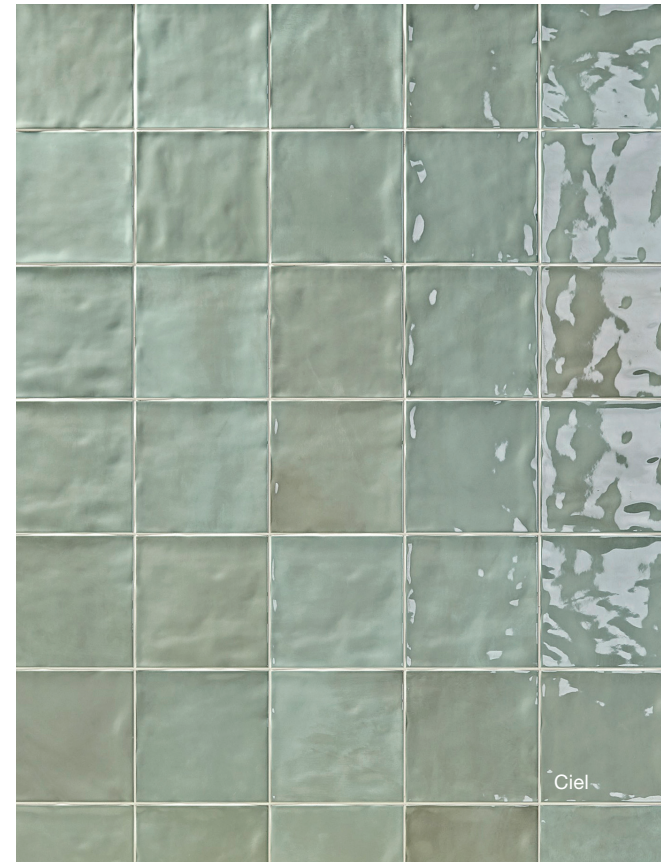

3x6 MATTE BOLD | #12932
3x6 GLOSSY BOLD | #12895

Graine | V4

6x6 MATTE BOLD | #12926
6x6 GLOSSY BOLD | #12314

3x6 MATTE BOLD | #12934
3x6 GLOSSY BOLD | #12893

Sauge | V4

6x6 GLOSSY BOLD | #12321

3x6 GLOSSY BOLD | #12897

Flamant | V4

6x6 GLOSSY BOLD | #12323

3x6 GLOSSY BOLD | #12899

Mandarine | V4

6x6 GLOSSY BOLD | #12811

3x6 GLOSSY BOLD | #12904

Brugnon | V4

6x6 GLOSSY BOLD | #12308

3x6 GLOSSY BOLD | #12878

Ciel | V4

6x6 GLOSSY BOLD | #12312

3x6 GLOSSY BOLD | #12879

Mer | V4

6x6 GLOSSY BOLD | #12854

3x6 GLOSSY BOLD | #12906

Foret | V4

6x6 GLOSSY BOLD | #12322

3x6 GLOSSY BOLD | #12898

Bleu Marine | V4

6x6 GLOSSY BOLD | #12320

3x6 GLOSSY BOLD | #12896

TECH DATA

Freeze Resistant	Shade Variation	Color Body	Water Absorption	Stain Resistant	DCOF AcuTest	Chemical Resistant	Mohs Hardness
N/A	V4	N/A	≥ 10%	Resistant	N/A	Resistant	5

PACKING INFO

Product Size Inches	THICKNESS MM	LBS/ CARTON	PCS/ CARTON	SF/ CARTON	SF/ PALLET	LBS/ PALLET	CARTON/ PALLET
6x6	9	10.23	26	3.23	516.8	1,687	160
3x6	9	25.55	36	9.36	673.92	1,889	72

For reference only.

USAGE INFORMATION

> Suitable for commercial and residential wall and facade.

Application	Residential	Commercial	Industrial
Floors			
Wall & Backsplash	✓	✓	✓
Counters			

*Recommended for wall installation only.

FORMATS

6x6

3x6

MORE INFO:

796B2ET
Version 1

Portobello America
1600 NW 18th Street, Suite 708
Pompano Beach, FL 33069

General Inquiries:
info@portobelloamerica.com
Phone: 1-954-376-6259

#WHYTILE

ITCNA

Ciel